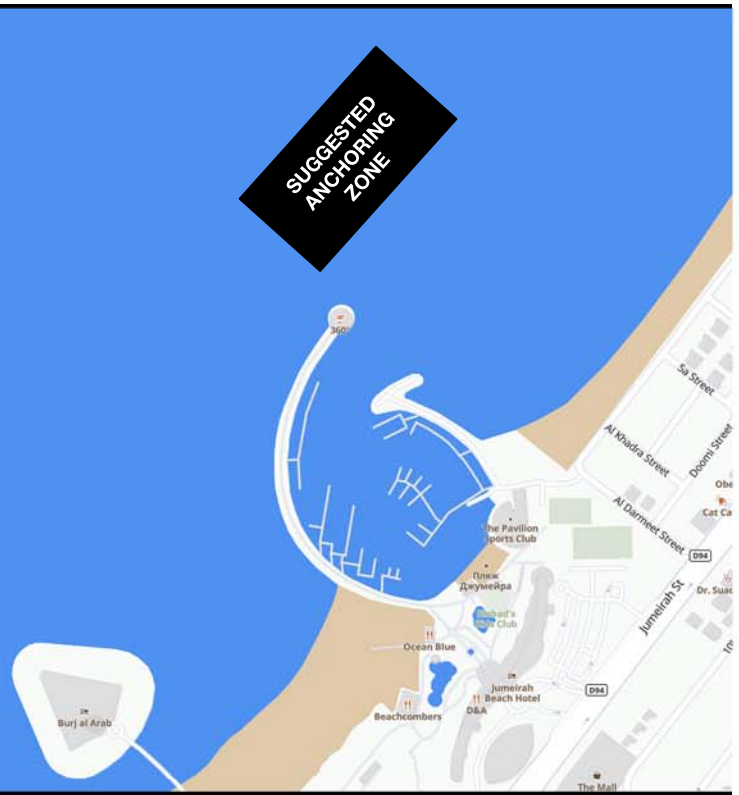

JUMEIRAH BEACH MARINA ANCHORAGE OPTIONS

ANCHORING BETWEEN

LAT - 25° 09'.0
LON - 055° 11'.2

LAT - 25° 08'.9
LON - 055° 11'.0

Jumeirah Beach Marina in conjunction with Superyacht Middle East / JLS Yachts LLC is offering a V.I.P. service for visiting Superyachts to their 5-star facility.

All bookings through logistics@jlsyachts.com and payments through JLS Yachts LLC on yacht account.

FEE STRUCTURES : DAILY

**TENDER CHARGE : AED 60 / PER FT.
(PER DAY)**

PRICE INCLUSIONS

- Use of tender docks drop off pick up 24/7.
- V.I.P. parking (max 2 hours).
- Access through the wooden gate for full provisioning.
- Garbage removal based on AED 250/- per collection.
- Dedicated Mooring/Anchorage co-ordinates.