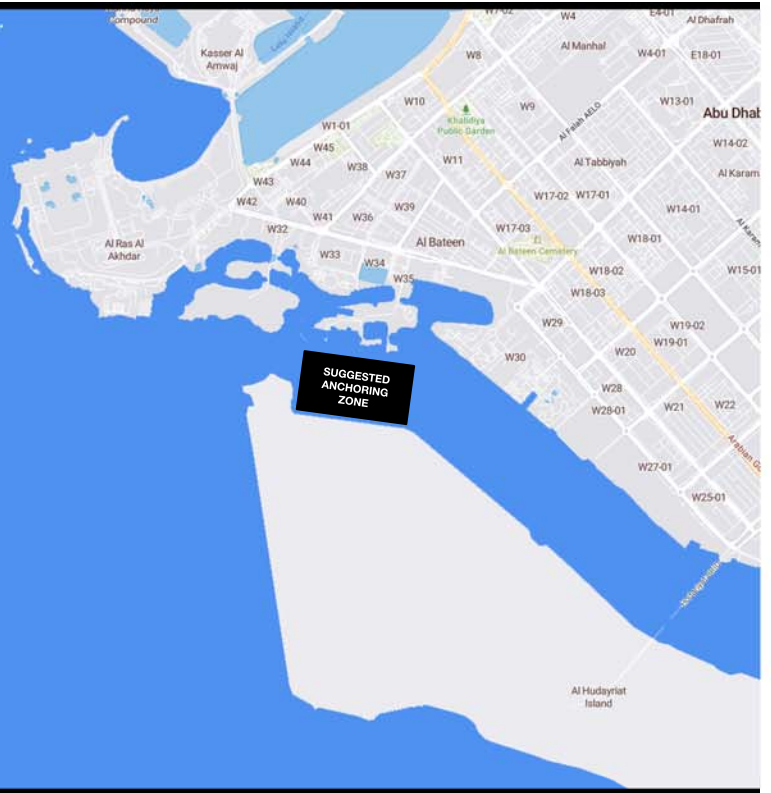

INTERCONTINENTAL ABU DHABI MARINA ANCHORAGE OPTIONS

ANCHORING BETWEEN

LAT - 24°26'33.3	LON - 54°19'.43.6
LAT - 24°26'40.2	LON - 54°19'.45.5
LAT - 24°26'36.4	LON - 54°20'.21.2
LAT - 24°26'40.2	LON - 54°19'.44.5

InterContinental Marina, one of Abu Dhabi's most picturesque marinas, can berth 183 boats varying between 8 and 21 metres. With 24 hour security and a members' car park, it is also home to fine dining restaurants across the Marina and is walking distance to the BayshoreBeach Club.