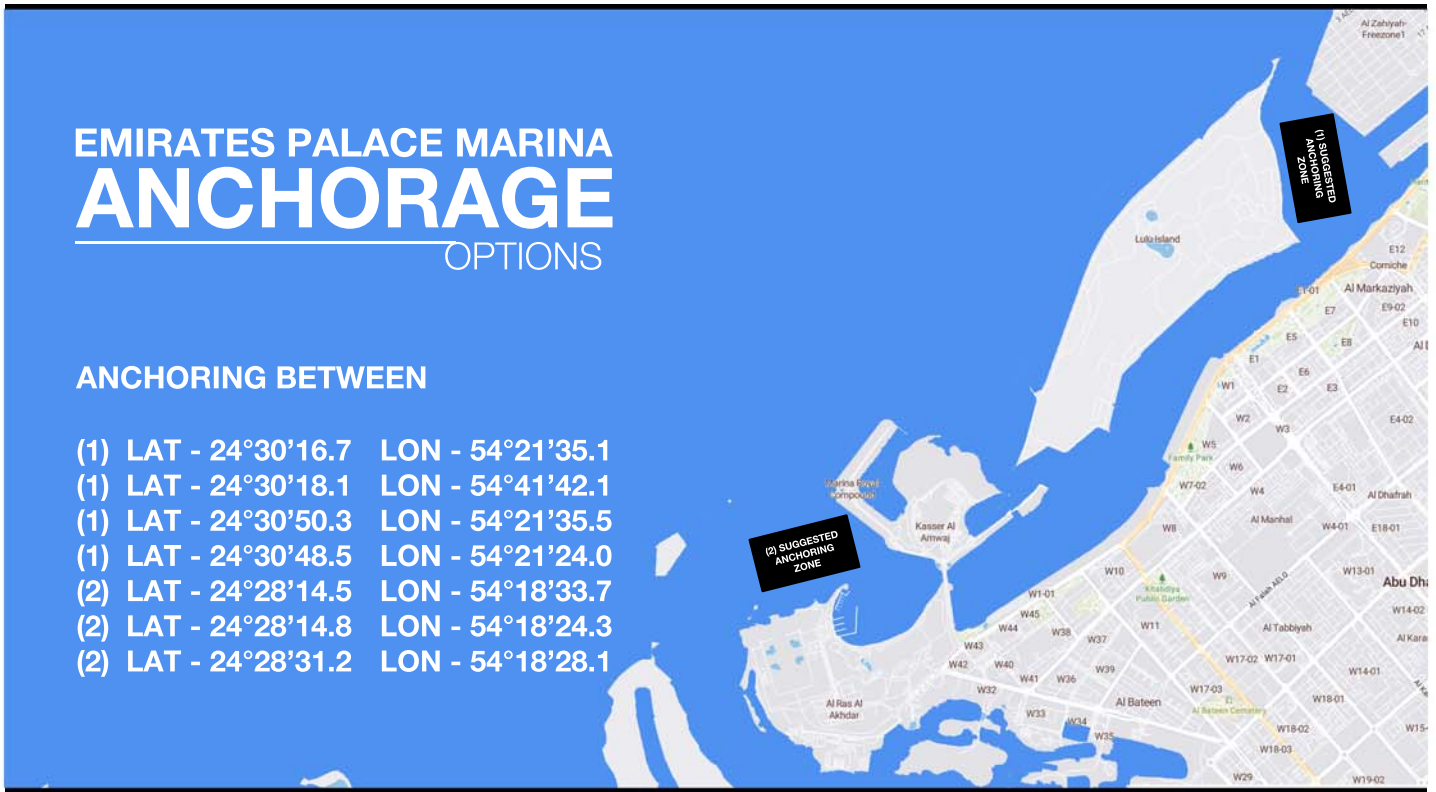

## EMIRATES PALACE MARINA ANCHORAGE OPTIONS

### ANCHORING BETWEEN

- (1) LAT - 24°30'16.7 LON - 54°21'35.1
- (1) LAT - 24°30'18.1 LON - 54°41'42.1
- (1) LAT - 24°30'50.3 LON - 54°21'35.5
- (1) LAT - 24°30'48.5 LON - 54°21'24.0
- (2) LAT - 24°28'14.5 LON - 54°18'33.7
- (2) LAT - 24°28'14.8 LON - 54°18'24.3
- (2) LAT - 24°28'31.2 LON - 54°18'28.1

Emirates Palace Marina is the leading luxury Super Yacht destination within the Middle East offering +5 star professional service.

All bookings through [logistics@jlsyachts.com](mailto:logistics@jlsyachts.com) and payments through JLS Yachts LLC on yacht account.